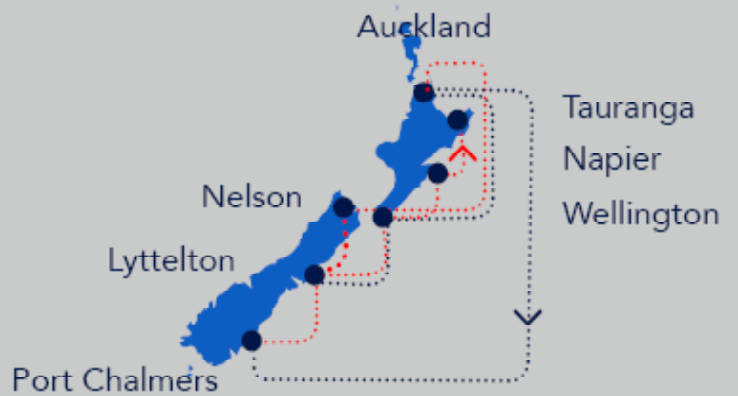

NZ COASTAL

NEW ZEALAND NORTH
<> SOUTH ISLANDS

.... Southbound

..... Northbound

SOUTHBOUND

PORT	TRANSIT TIME
XAMIEN, CN	0
SHEKOU, CN	1
HONG KONG, HK	3
SYDNEY, AU	15

NORTHBOUND

PORT	TRANSIT TIME
SYDNEY, AU	15
MELBOURNE, AU	18
BRISBANE, AU	23
XIAMEN, JP	34

NZ COASTAL

The ANL New Zealand Coastal offering provides extensive coverage of New Zealand with three departures per week from Auckland to Lyttelton, 2 departures per week from Wellington, one departure per week from Nelson to Tauranga and one departure per week from port Chalmers to Tauranga.

KEY FIGURES

Frequency:	Weekly
Ports of Call:	6 ports
Vessel Fleet:	5 vessels
Duration:	35 days

Contact us today

Contact your ANL representative or visit <http://www.anl.com.au/local-offices>

Find us:

<https://www.anl.com.au/>