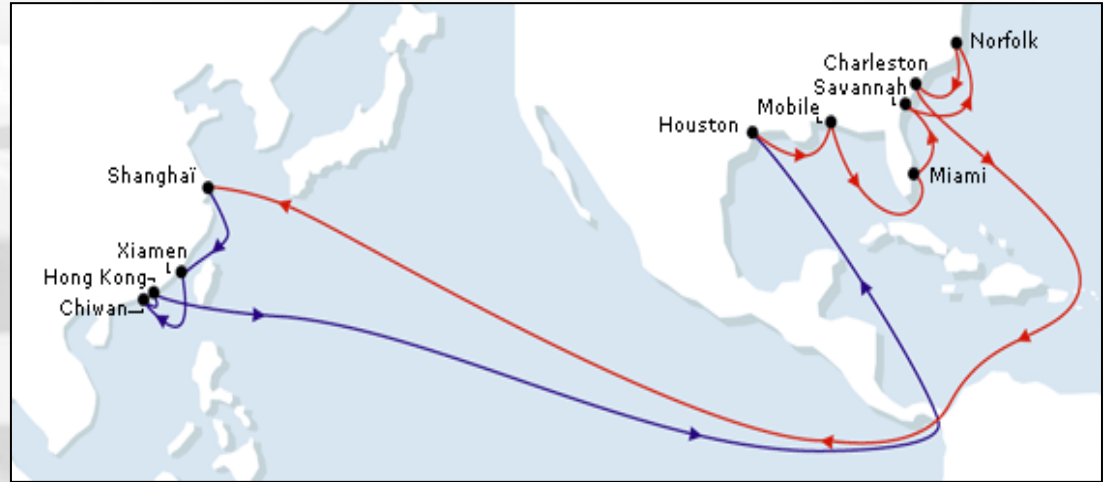

PEX 3 Export

⇒ US East Coast ⇒ Shanghai, Xiamen, Chiwan & Hong Kong

- **Competitive transit times to:**
 - Shanghai
 - Xiamen
 - Chiwan
 - Hong Kong
- **Highly personalized customer service**
- **Service contracts streamlined for simplicity and ease of doing business**
- **EDI capability**
- **Accurate & timely release of bill of ladings within 24 hours of vessel departure**
- **Immediate access to your cargo upon arrival**
- **Extensive intermodal network throughout North America**

| Houston, Mobile, Miami, Savannah, Norfolk and Charleston to Shanghai, Xiamen, Chiwan and Hong Kong | Shanghai Transit Time (Wai Gao Qiao Phase 4) | Xiamen Transit Time (Xiamen Hairun Cont Term) | Chiwan Transit Time (Chiwan Cntr Term) | Hong Kong Transit Time (Hong Kong Intl Term) |
|--|--|---|--|--|
| Houston (Bayport Terminal) | 30 | 31 | 32 | 33 |
| Mobile (APM) | 28 | 29 | 30 | 31 |
| Miami | 26 | 27 | 28 | 29 |
| Savannah (Garden City Marine) | 25 | 26 | 27 | 28 |
| Norfolk (Portsmouth Marine) | 23 | 24 | 25 | 26 |
| Charleston (Wando Welch Term) | 21 | 22 | 23 | 24 |