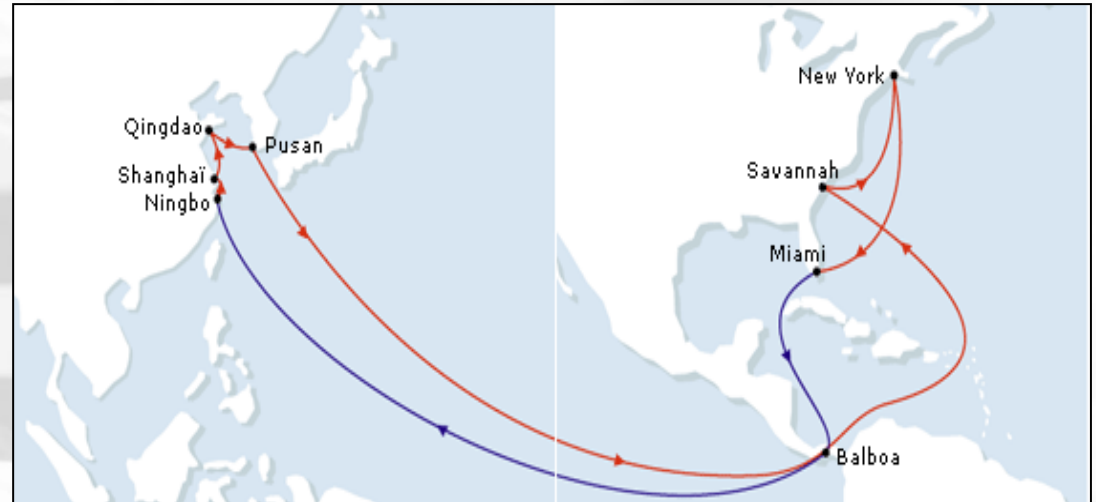

# Hudson Loop Export

## ⇒ US East Coast ⇒ Central & North China and Korea

- **Competitive transit times to:**

- Pusan
- Qingdao
- Shanghai
- Ningbo

- **Highly personalized customer service**
- **Service contracts streamlined for simplicity and ease of doing business**
- **EDI capability**
- **Accurate & timely release of bill of ladings within 24 hours of vessel departure**
- **Immediate access to your cargo upon arrival**
- **Extensive intermodal network throughout North America**

Savannah, New York and Miami to Ningbo, Shanghai, Qingdao and Pusan	Ningbo Transit Time	Shanghai Transit Time	Qingdao Transit Time	Pusan Transit Time
Savannah	23	24	25	26
New York	26	27	28	29
Miami	29	30	31	32